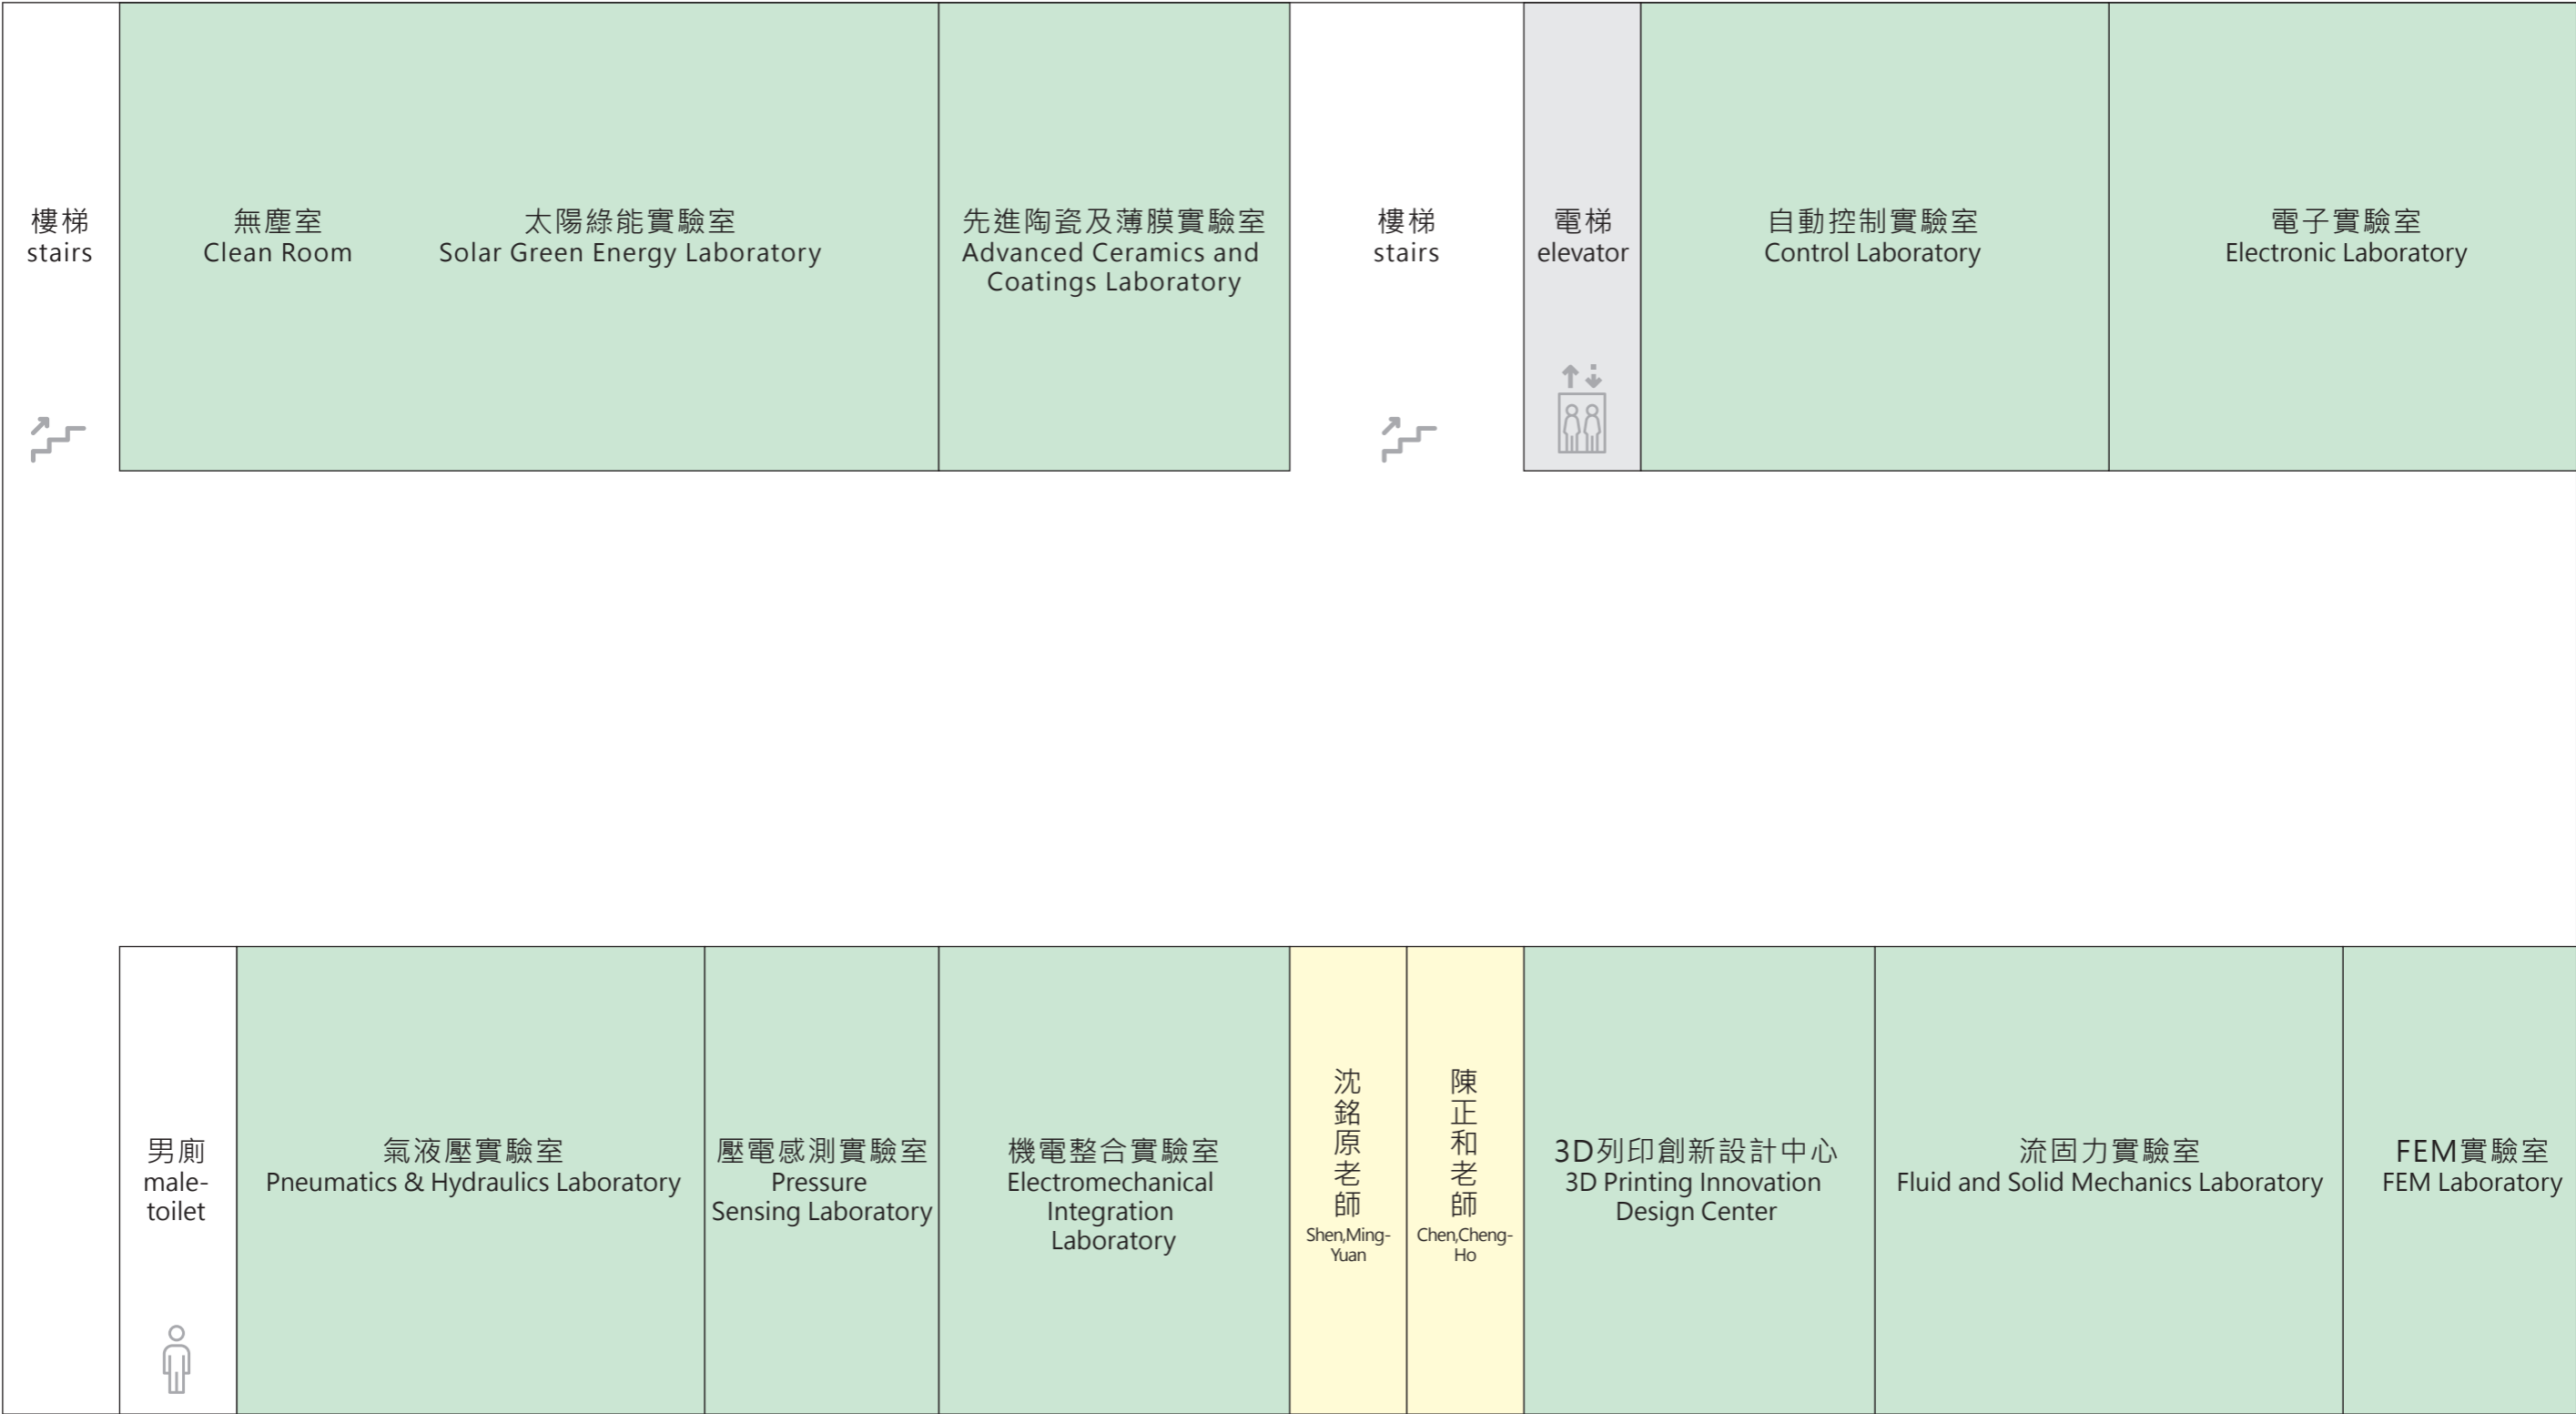

機械工程系 Department of Mechanical Engineering B1

機械工程系 Department of Mechanical Engineering 1F

機械工程系 Department of Mechanical Engineering 2F

機械工程系 Department of Mechanical Engineering 3F

機械工程系 Department of Mechanical Engineering 4F