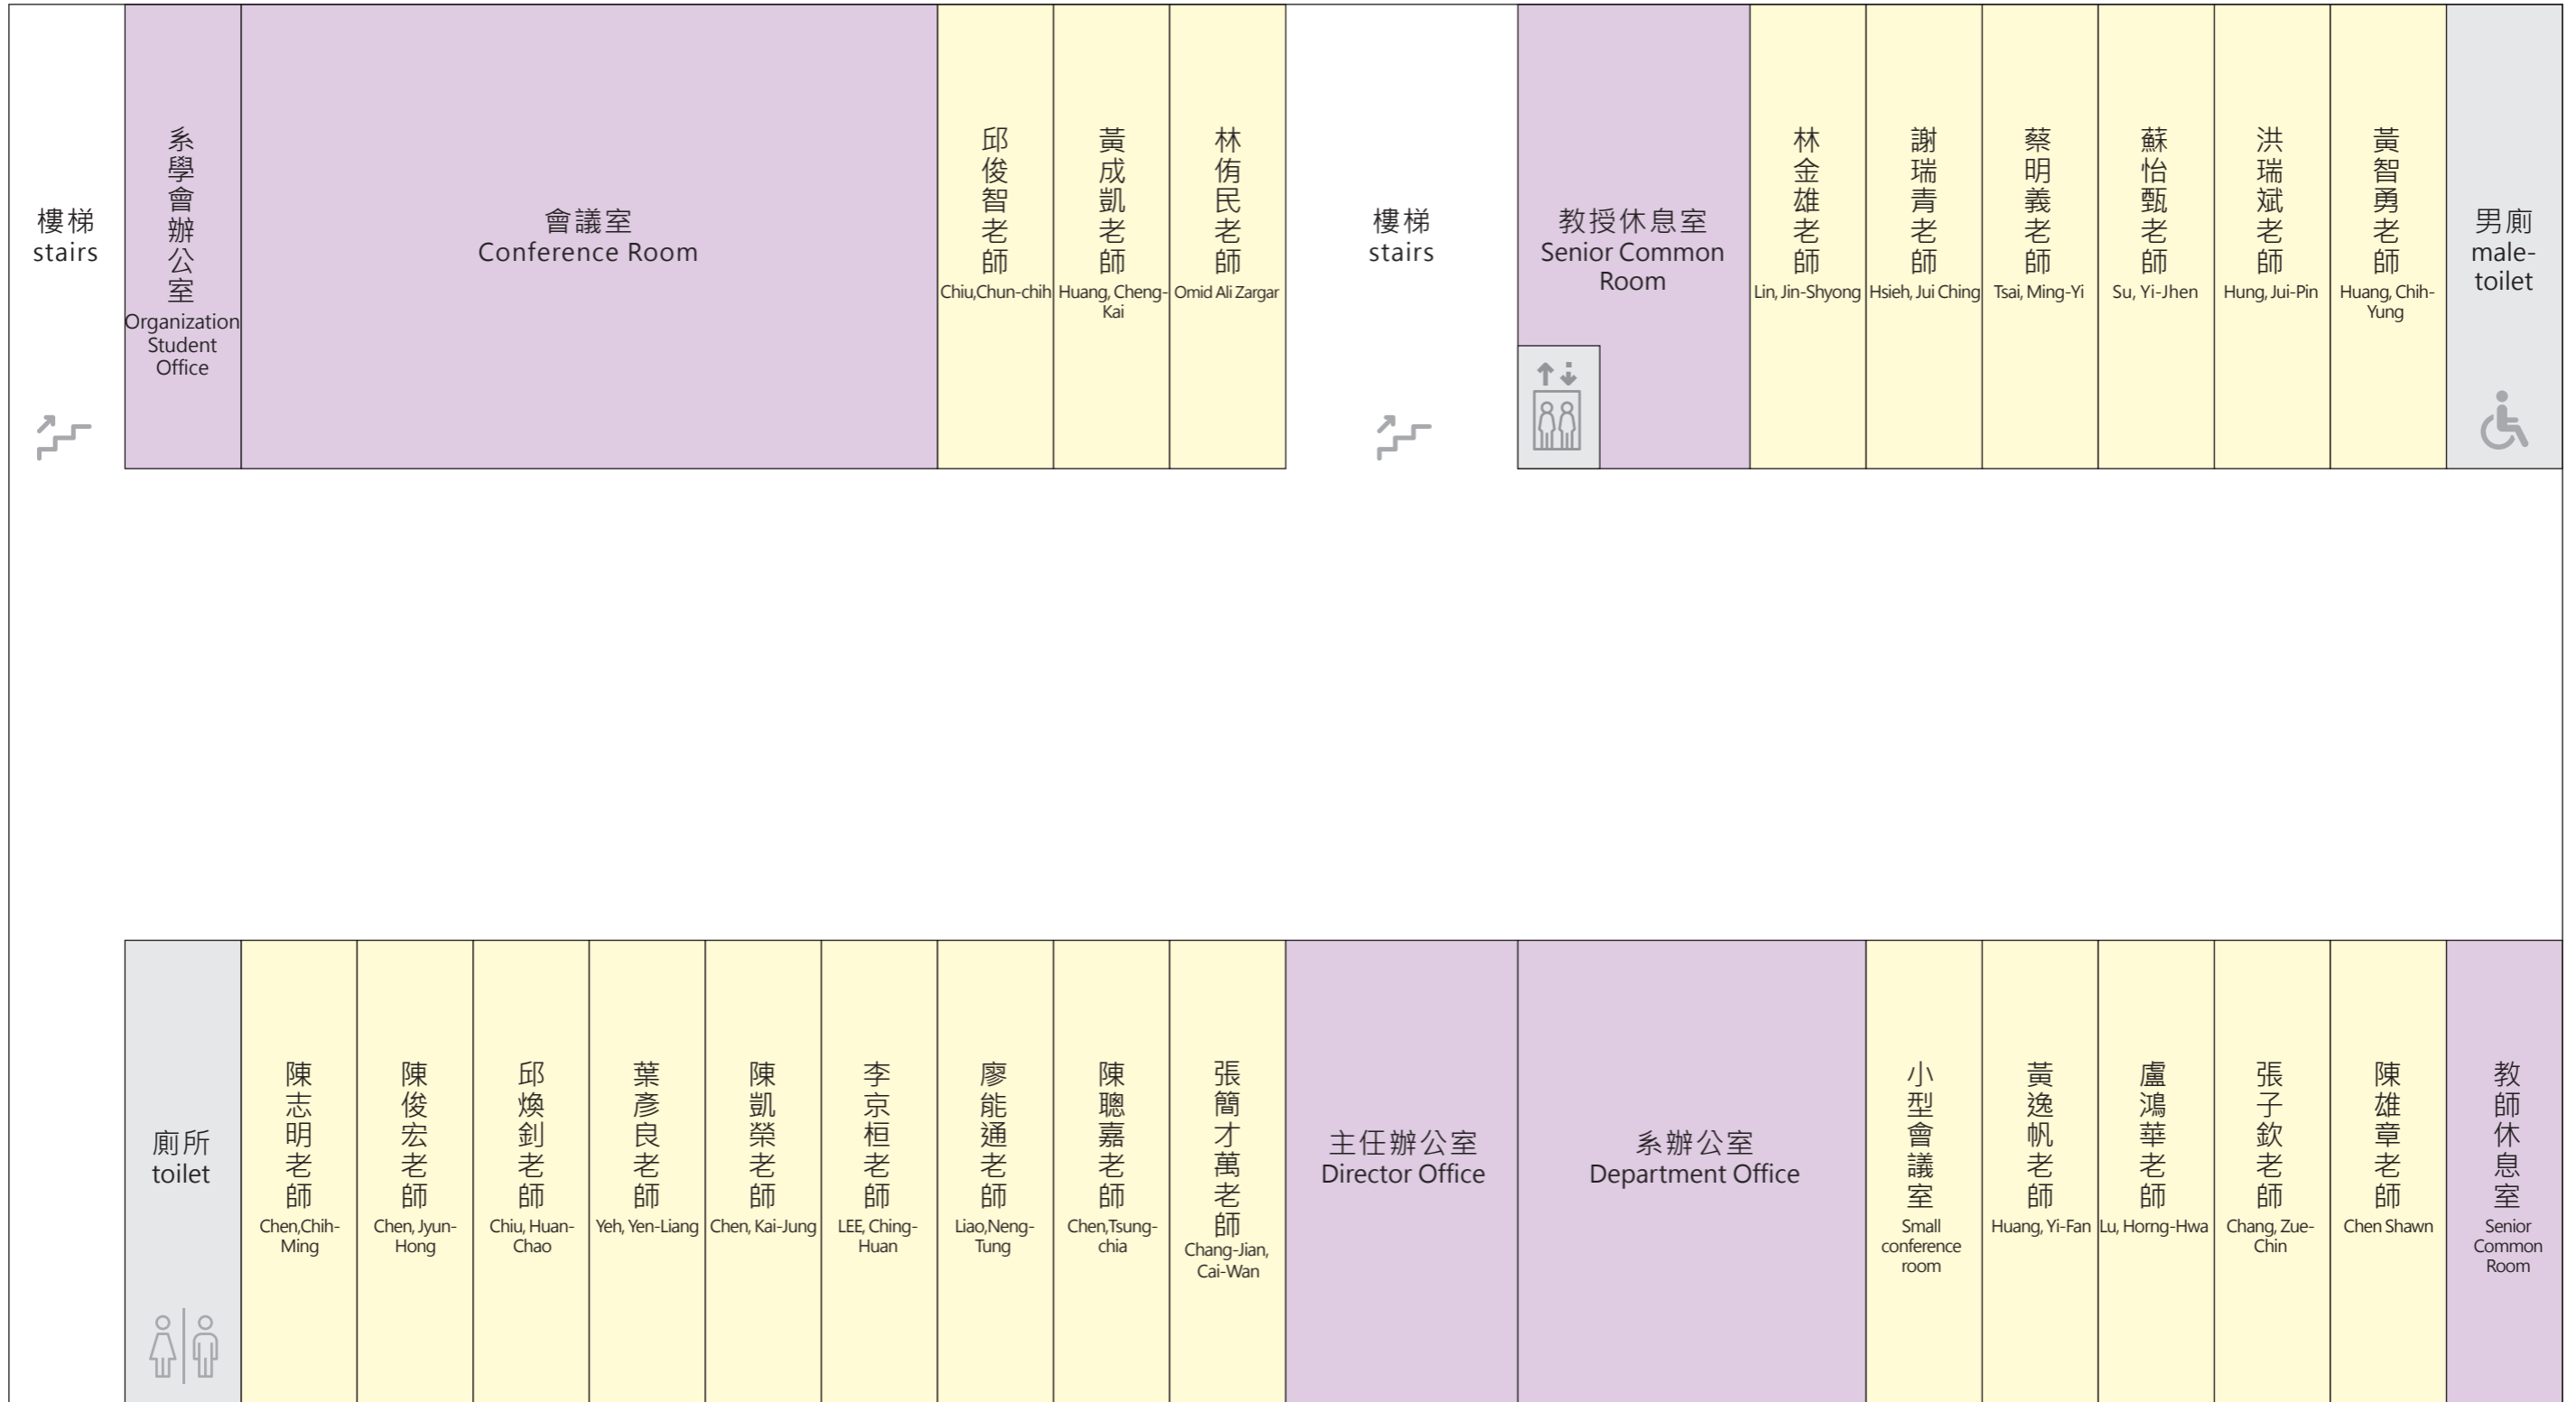

機械工程系 Department of Mechanical Engineering B1

機械工程系 Department of Mechanical Engineering 1F

機械工程系 Department of Mechanical Engineering 2F

機械工程系 Department of Mechanical Engineering 3F

機械工程系 Department of Mechanical Engineering 4F